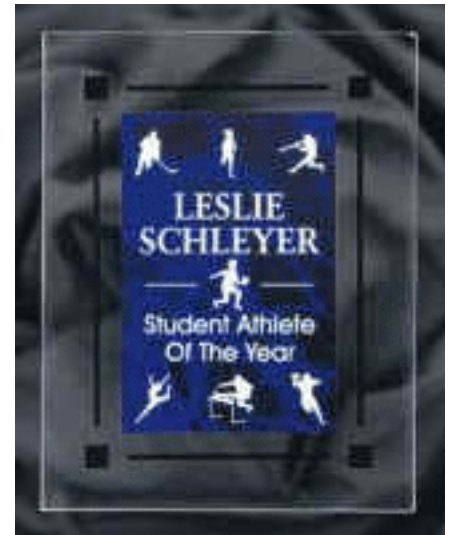

Acrylic Clear Plaques #7000 - sizes are: 7" x 9", 8" x 10", and 9" x 11" Engraving area is smaller.