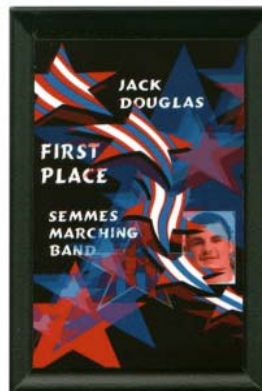

Unisub Plaques #7040 - sizes range from 6" x 8" to 11.625" x 16"