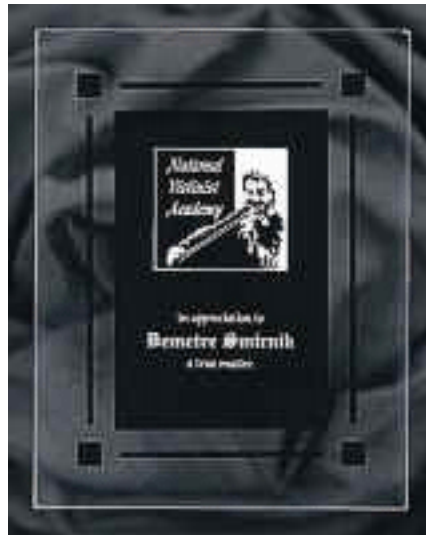

All sizes and colors are available by special order.

Pop In Acrylic Blanks and Bases #6000 - sizes range from 3" x 5" to 5" x 7"

Reflection Series #6010 - sizes range from 4 x 6" to 5" x 10"

Glass Peak Awards #6020 - sizes range from 4" x 6" to 4 1/2" x 7"
Awards are glass with brass post.

Acrylic Clear Plaques #7000 - sizes are: 7" x 9", 8" x 10", and 9" x 11" Engraving area is smaller.

These plaques range in sizes 6" x 8" to 12" x 15". Plate size adjusted to plaque size.

Rosewood Plaque with Teardrop Plate #7010